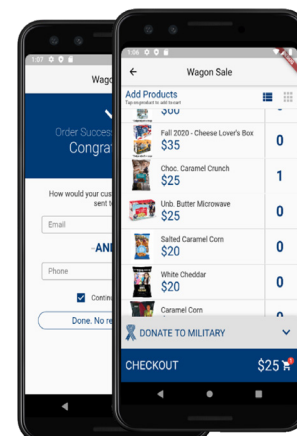

## HOW IT WORKS

**TWO WAYS TO SELL ONLINE**

### SHARE YOUR PAGE

1. Share your fundraising page via email, text, or social media
2. Customers click your link to place online orders
3. Products ship to your customers

### TAKE ONLINE DIRECT ORDERS IN THE APP

1. Pick your products
2. Take payment (credit/debit only)
3. Products ship to your customers

Points	Reward	Reward Ideas
6,000 pts	Earn a \$450 Amazon.com Gift Card	Smart TV, Razor scooter, Kayak
1,750 pts	Earn a \$70 Amazon.com Gift Card	Model airplane, Guitar, Backpack
5,000 pts	Earn a \$375 Amazon.com Gift Card	Bicycle, Game console, VR headset
1,500 pts	Earn a \$60 Amazon.com Gift Card	LEGO set, Model airplane, Toy car
4,000 pts	Earn a \$300 Amazon.com Gift Card	Nintendo Switch, Smartwatch, TV
1,250 pts	Earn a \$50 Amazon.com Gift Card	Tablet, Backpack, Toy car
3,500 pts	Earn a \$250 Amazon.com Gift Card	Pool table, Game console, Hoverboard
1,000 pts	Earn a \$40 Amazon.com Gift Card	Roku Ultra, Toy car, Razor scooter
3,000 pts	Earn a \$200 Amazon.com Gift Card	Smartwatch, Nintendo Switch, Razor scooter
800 pts	Earn a \$30 Amazon.com Gift Card	LEGO set, Smartwatch, Toy car
2,500 pts	Earn a \$100 Amazon.com Gift Card	LEGO set, TV, Tent
600 pts	Earn a \$20 Amazon.com Gift Card	Walkie-talkie, Swiss knife, Toy car
2,000 pts	Earn an \$80 Amazon.com Gift Card	Drone, Kayak, Headset
400 pts	Earn a \$10 Amazon.com Gift Card	LEGO set, Toy car, Game console